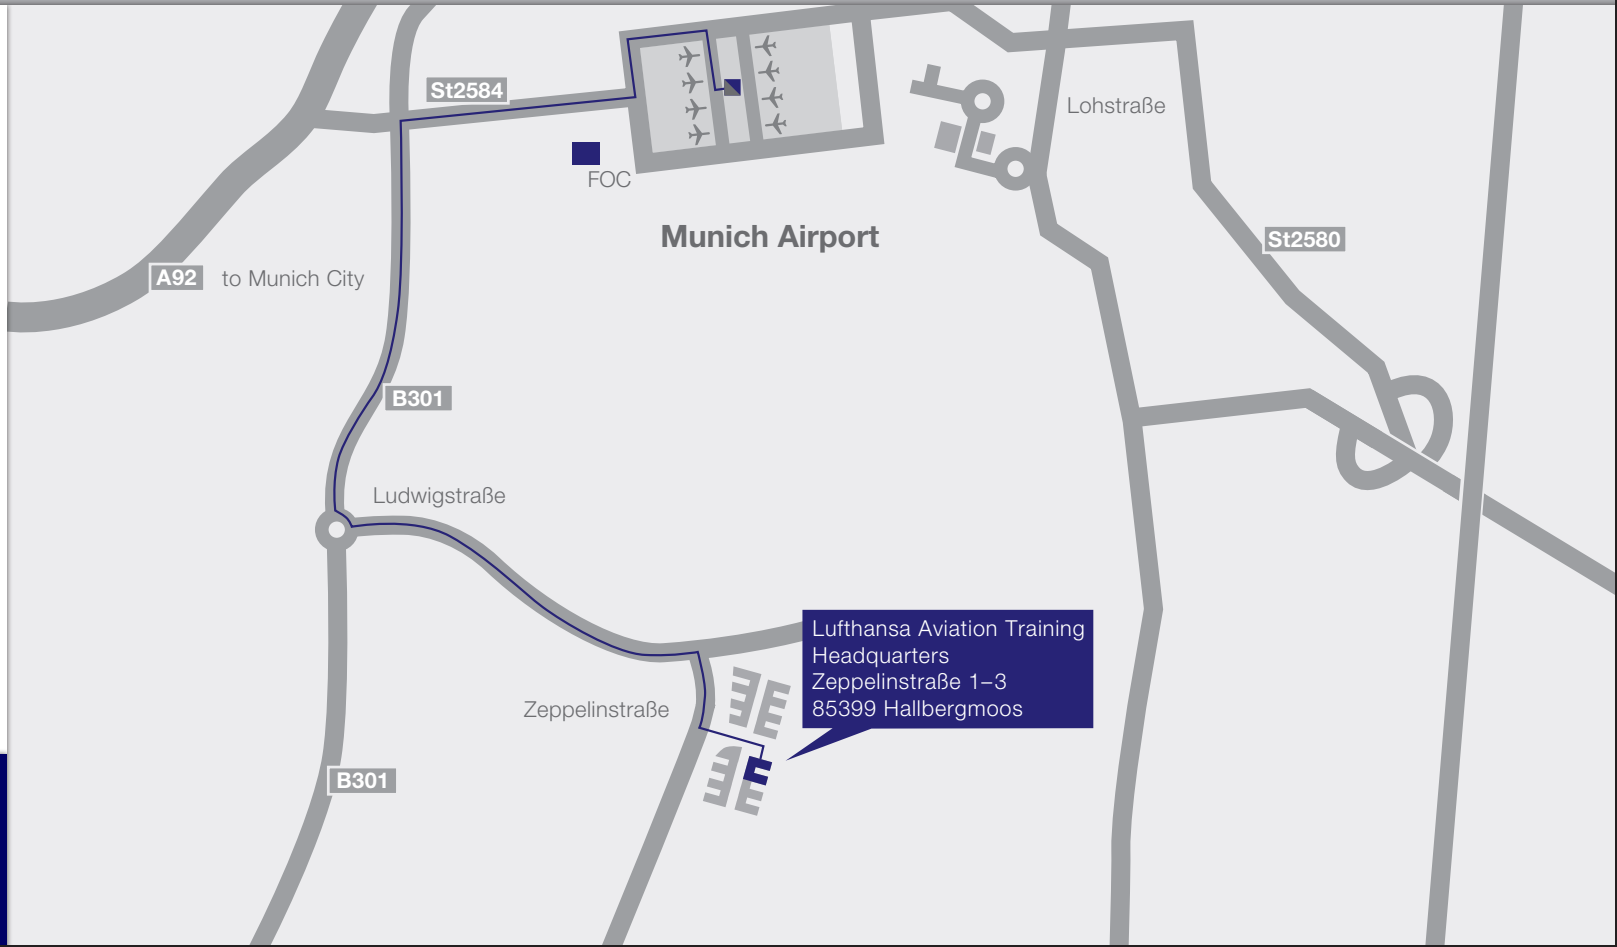

By Aircraft **4**

By Car **5**

By Train **6**

Map / Lufthansa Aviation Training Headquarters

The Lufthansa Aviation Training Headquarters is located near Munich Airport.

Zeppelinstraße 1–3
85399 Hallbergmoos
Haus Süd, 1. OG

More information:

- By Aircraft > 4
- By Car > 5
- By Train > 6

Directions / By Aircraft

You can take a taxi to the Lufthansa Aviation Training Headquarters which is located on Zeppelinstraße 1–3.

Alternatively, consult the bus and general timetables of Munich Airport at: mw-muenchen.de

— By taxi

More information:

- By Car > 5
- By Train > 6

Directions / By Car

If you are coming from Munich on the A92 highway, take the St2584 road at the junction, then turn into road B301 and, at the traffic circle in the Spöckwiesen industrial zone, take the exit into Ludwigstraße and finally turn right into Zeppelinstraße.

— By car

More information:

By Aircraft > 4

By Train > 6

Directions / By Train

The S8 suburban trains connect Munich Central Station to Hallbergmoos. From there you can reach the Lufthansa Aviation Training Headquarters by Bus 698.