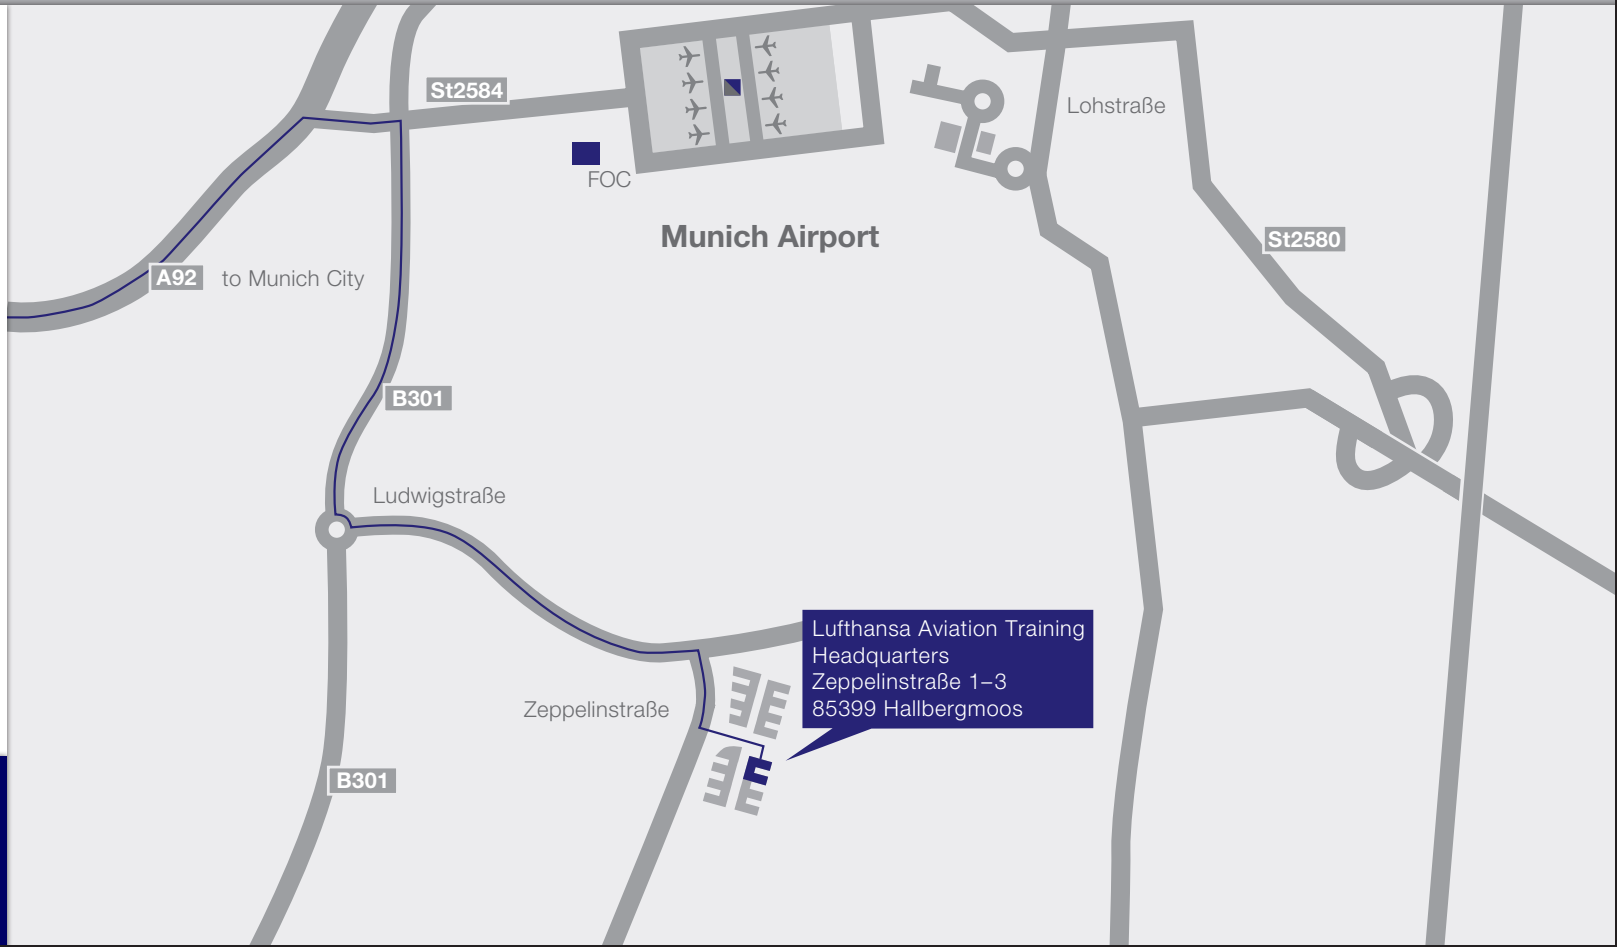

By Aircraft **4**

By Car **5**

By Train **6**

Map / Lufthansa Aviation Training Headquarters

The Lufthansa Aviation Training Headquarters is located near Munich Airport.

Zeppelinstraße 1–3
85399 Hallbergmoos
Haus Süd, 1. OG

More information:

- By Aircraft > 4
- By Car > 5
- By Train > 6

Directions / By Aircraft

You can take a taxi to the Lufthansa Aviation Training Headquarters which is located on Zeppelinstraße 1–3.

Alternatively, consult the bus and general timetables of Munich Airport at: mw-muenchen.de

— By taxi

More information:

- By Car > 5
- By Train > 6

Directions / By Car

If you are coming from Munich on the A92 highway, take the St2584 road at the junction, then turn into road B301 and, at the traffic circle in the Spöckwiesen industrial zone, take the exit into Ludwigstraße and finally turn right into Zeppelinstraße.

— By car

More information:

By Aircraft > 4

By Train > 6

Directions / By Train

The S8 suburban trains connect Munich Central Station to Hallbergmoos. From there you can reach the Lufthansa Aviation Training Headquarters by Bus 698.