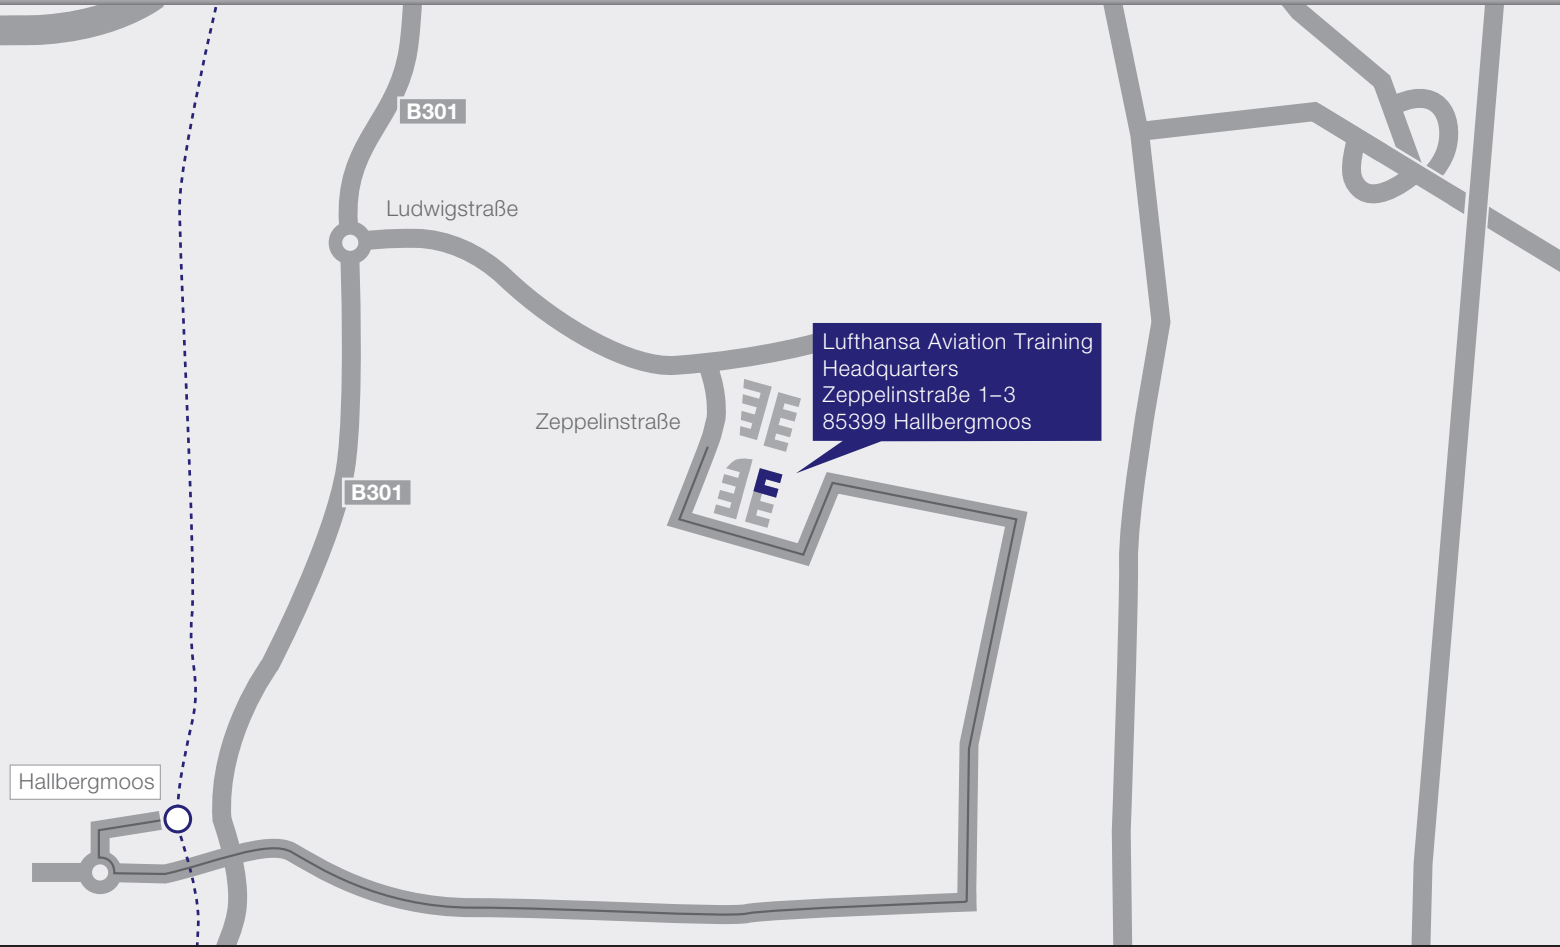

— By taxi

More information:

- By Car > 5
- By Train > 6

Directions / By Car

If you are coming from Munich on the A92 highway, take the St2584 road at the junction, then turn into road B301 and, at the traffic circle in the Spöckwiesen industrial zone, take the exit into Ludwigstraße and finally turn right into Zeppelinstraße.

— By car

More information:

By Aircraft > 4

By Train > 6

Directions / By Train

The S8 suburban trains connect Munich Central Station to Hallbergmoos. From there you can reach the Lufthansa Aviation Training Headquarters by Bus 698.

Exact departure times are found online at: mvw-muenchen.de

-  Train station
-  By suburban train
-  Bus 698

More information:

- By Aircraft**
- By Car**

Lufthansa **Aviation Training**

Train smart. Fly safe.