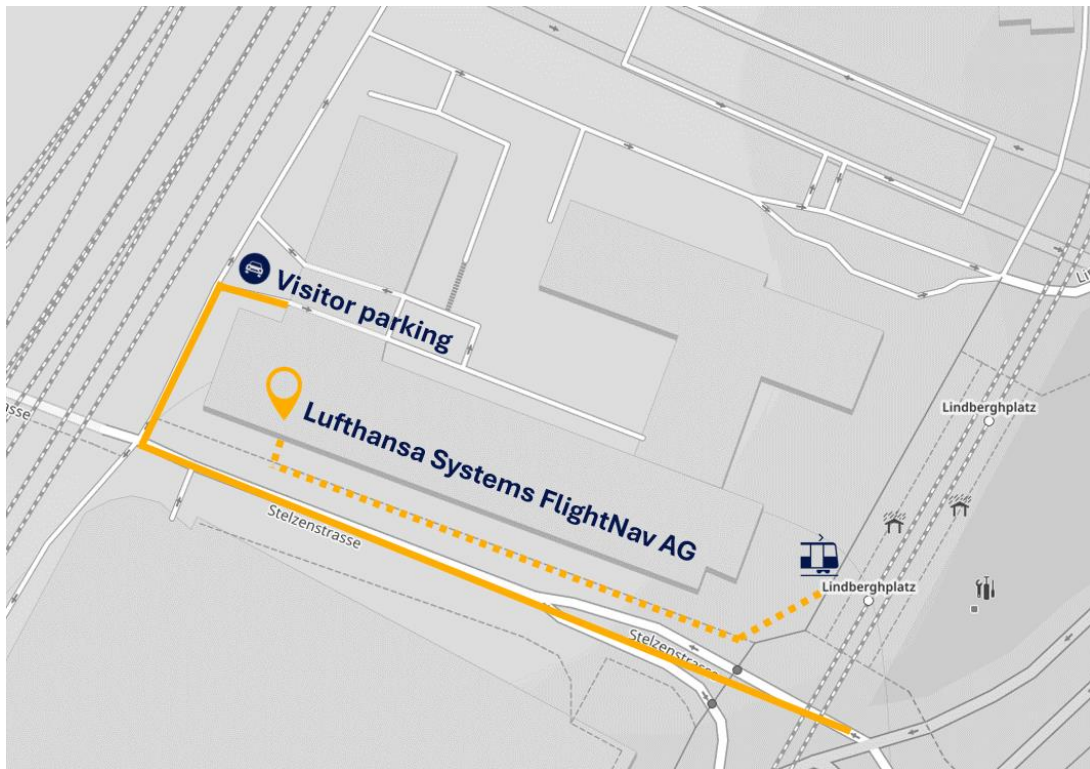

## Directions

How to find your way to us

## By public transport

Whether you are coming from the airport or main station, the tram station “**Glattbrugg, Lindberghplatz**” is easily accessible. From the station turn the corner and walk into the Stelzenstrasse until you reach number 6 on the right-hand side.

The building is marked with “Lufthansa Systems”. The reception is located on the 2<sup>nd</sup> floor.

### From the A51 highway

- Take exit 8 – Glattbrugg toward Glattbrugg/ Kloten.
- Keep right and continue toward Schaffhauserstrasse/ Route 4, then turn left onto Schaffhauserstrasse/ Route 4 (signs for Glattbrugg).
- Turn right onto the ramp to Zurich.
- Take exit 9 – Zürich-City toward Thurgauerstrasse.
- Hold right, follow the direction “Oerlikon” and continue on Thurgauerstrasse.
- Turn right onto the Stelzenstrasse and turn right into the parking just before the underpass.
- There are parking spots reserved for our visitors labeled as “Lufthansa Systems”.